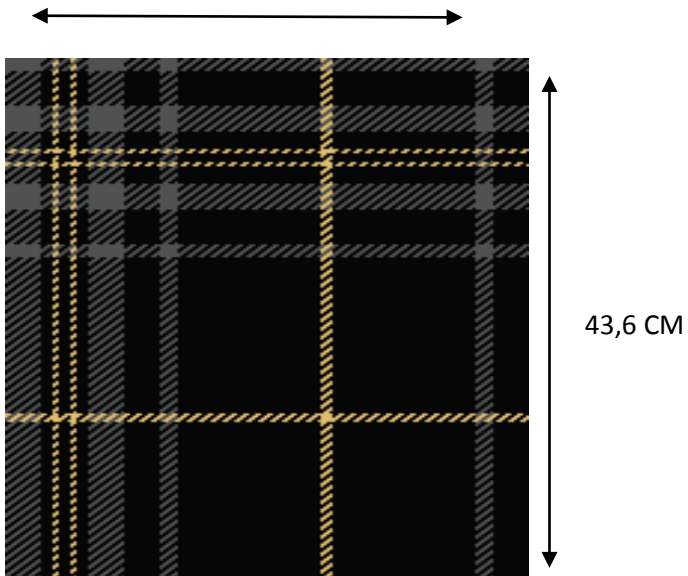

INNOVATION CARPET

MIDAS TARTAN REPORT INFORMATAION

44 CM

ABOVE IS REPORT OF THE DESIGN WHICH MEANS WHERE IT REPEATS, WIDE IS 44 CM AND LENGTH IS 43,6 CM

IN ONE CARPET 9 TARTAN FIT